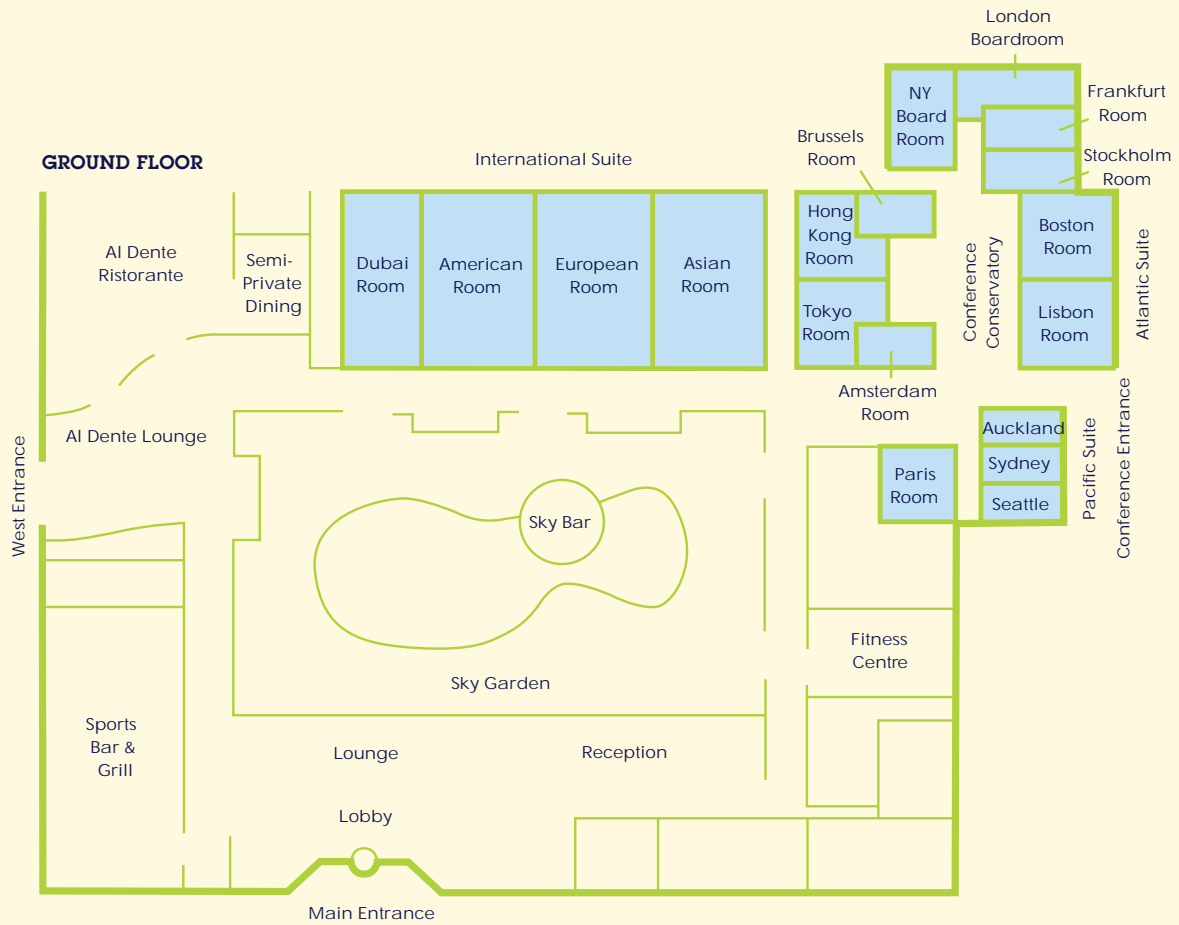

An assortment of 15 additional rooms are clustered around the conservatory, the location for the perpetual patisserie, an all-day refreshment area for delegates. The rooms include richly panelled boardrooms and the advanced multimedia solutions of the Dubai Room, providing the flexibility to catering for all types of meetings and events.

CAPACITY CHART

ROOM DIMENSIONS & SEATING CAPACITY

Room Name	Dim (l x w)	Area	Height	Banq	Thtr	Conf	Rec	Class	U-Shp	H.Sq	Dinner Dance
AMSTERDAM ROOM	21.3' x 12.1'	258sq. ft.	8.9'	-	16	10	16	-	-	-	-
ATLANTIC SUITE	23.3' x 50.5'	1177sq. ft.	8.9'	60	100	36	120	49	42	48	-
ATLANTIC SUITE Single	23.3' x 25.3'	589sq. ft.	8.9'	30	40	20	45	21	22	24	-
BRUSSELS ROOM	21.3' x 12.1'	258sq. ft.	8.9'	-	16	10	16	-	-	-	-
DUBAI ROOM	20.7' x 35.8'	740sq. ft.	11.2'	-	-	22	-	-	-	-	-
FRANKFURT ROOM	21.3' x 11.8'	252sq. ft.	8.9'	-	16	10	16	-	-	-	-
HONG KONG ROOM	24.6' x 16.4'	495sq. ft.	8.9'	14	32	14	30	-	17	18	-
INTERNATIONAL SUITE	47.9' x 101.0'	4841sq. ft.	13.1'	260	500	100	600	325	118	136	320
INTERNATIONAL SUITE Double	47.9' x 66.9'	3206sq. ft.	13.1'	190	270	62	400	190	76	94	180
INTERNATIONAL SUITE Single	47.9' x 33.5'	1603sq. ft.	13.1'	90	150	45	200	98	48	60	80
LONDON BOARDROOM	21.3' x 11.5'	350sq. ft.	8.9'	-	-	12	-	-	-	-	-
NEW YORK BOARDROOM	27.9' x 18.0'	503sq. ft.	8.9'	-	-	16	-	-	-	-	-
PACIFIC SUITE	19.4' x 32.8'	635sq. ft.	8.9'	30	50	24	50	28	26	30	-
PACIFIC SUITE Double	19.4' x 21.3'	412sq. ft.	8.9'	-	28	14	30	14	18	24	-
PACIFIC SUITE Single	19.4' x 10.5'	203sq. ft.	8.9'	-	16	10	16	-	-	-	-
PARIS ROOM	13.9' x 24.6'	343sq. ft.	8.2'	-	20	16	20	-	-	-	-
STOCKHOLM ROOM	21.3' x 11.8'	252sq. ft.	8.9'	-	16	10	16	-	-	-	-
TOKYO ROOM	24.6' x 16.4'	495sq. ft.	8.9'	14	32	14	30	-	17	18	-